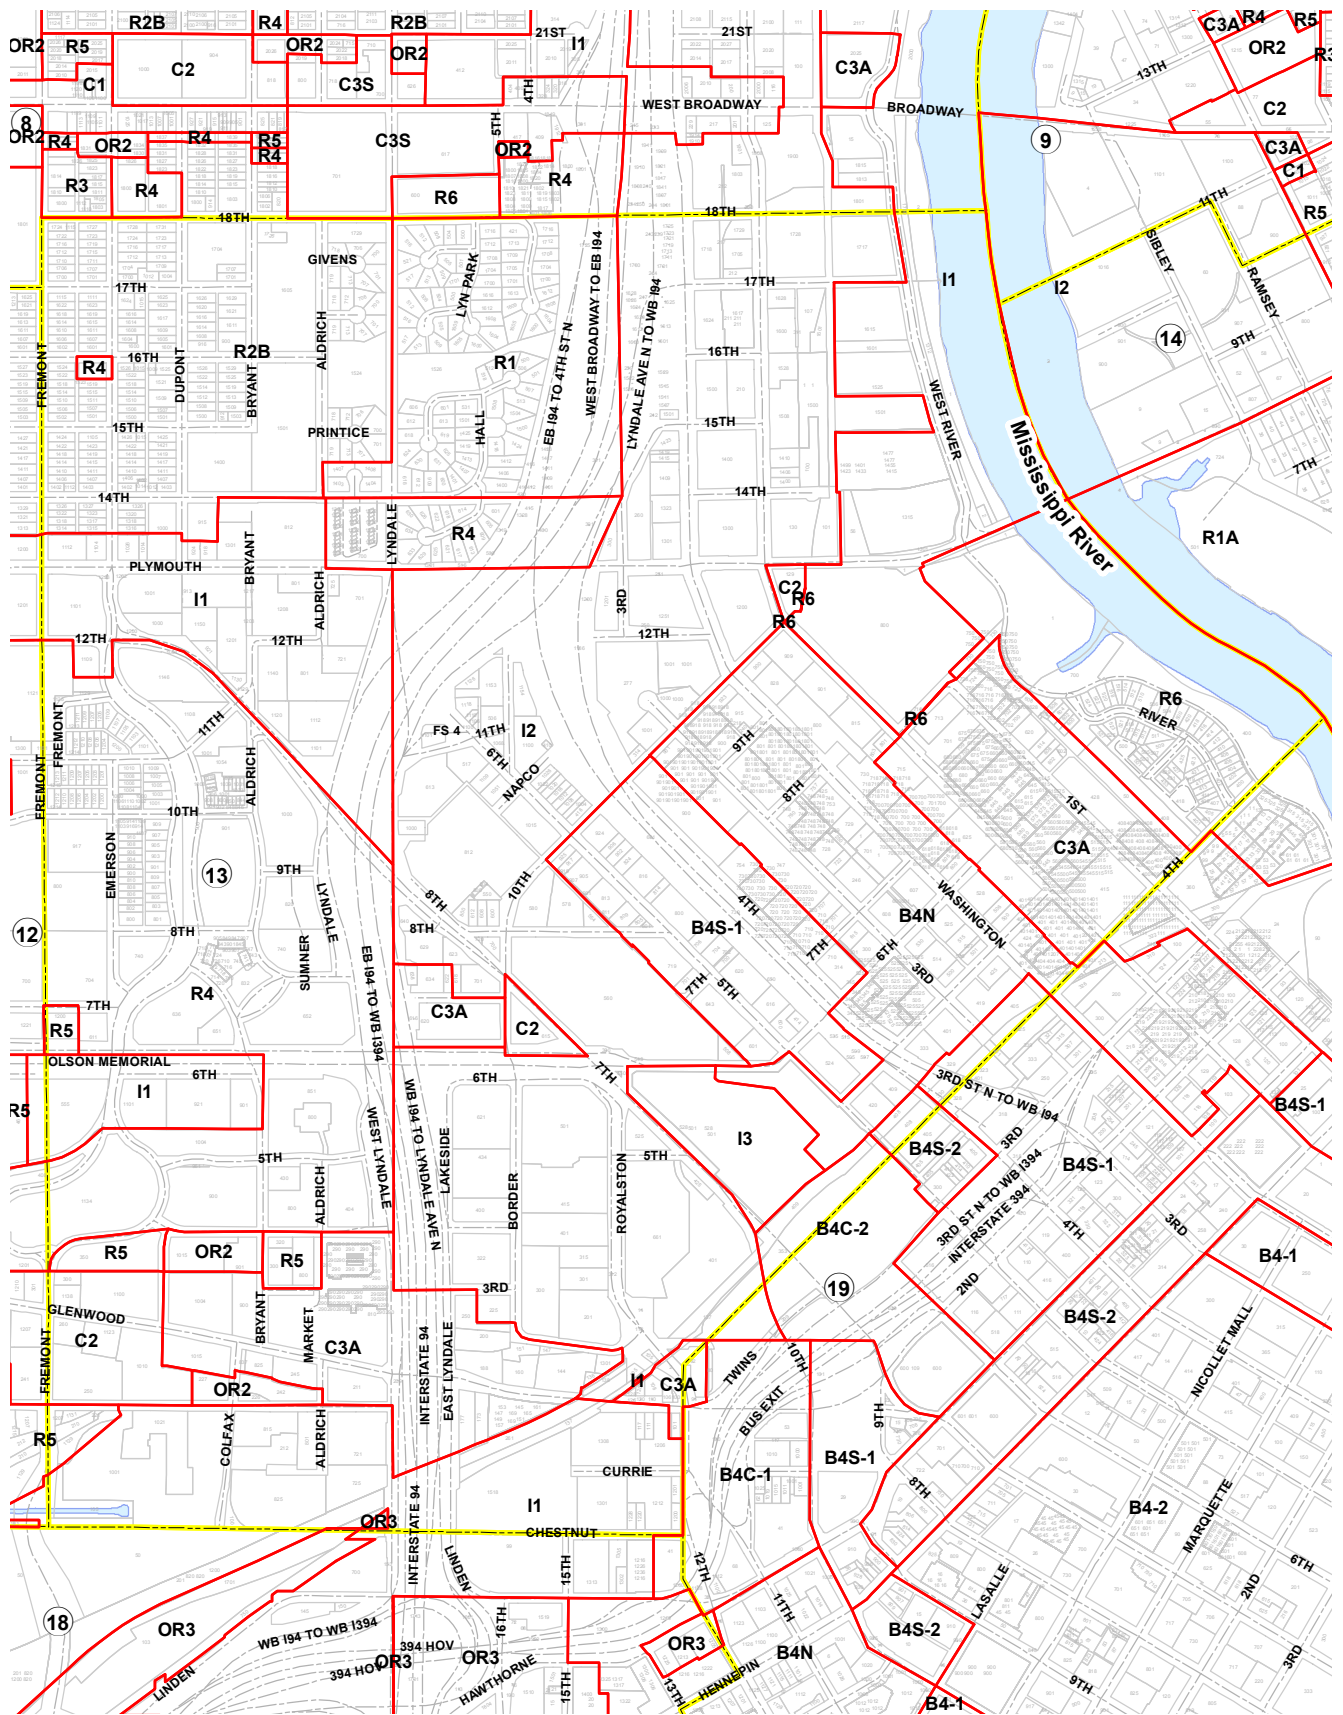

PRIMARY ZONING DISTRICTS

- RESIDENCE DISTRICTS**
 LOW DENSITY
 R1
 R1A
 R2
 R2B
 MEDIUM DENSITY DISTRICTS
 R3
 R4
 HIGH DENSITY DISTRICTS
 R5
 R6

- OFFICE RESIDENCE DISTRICTS**
 OR1
 OR2
 OR3
- COMMERCIAL DISTRICTS**
 C1
 C2
 C3
 C3A
 C3S

- DOWNTOWN DISTRICTS**
 B4
 B4C
 B4S
- INDUSTRIAL DISTRICTS**
 I1
 I2
 I3

12 PLATE NUMBER

Last Amended : August 20, 2018

Primary Zoning Plate Boundaries

MINNEAPOLIS ZONING PLATE 13