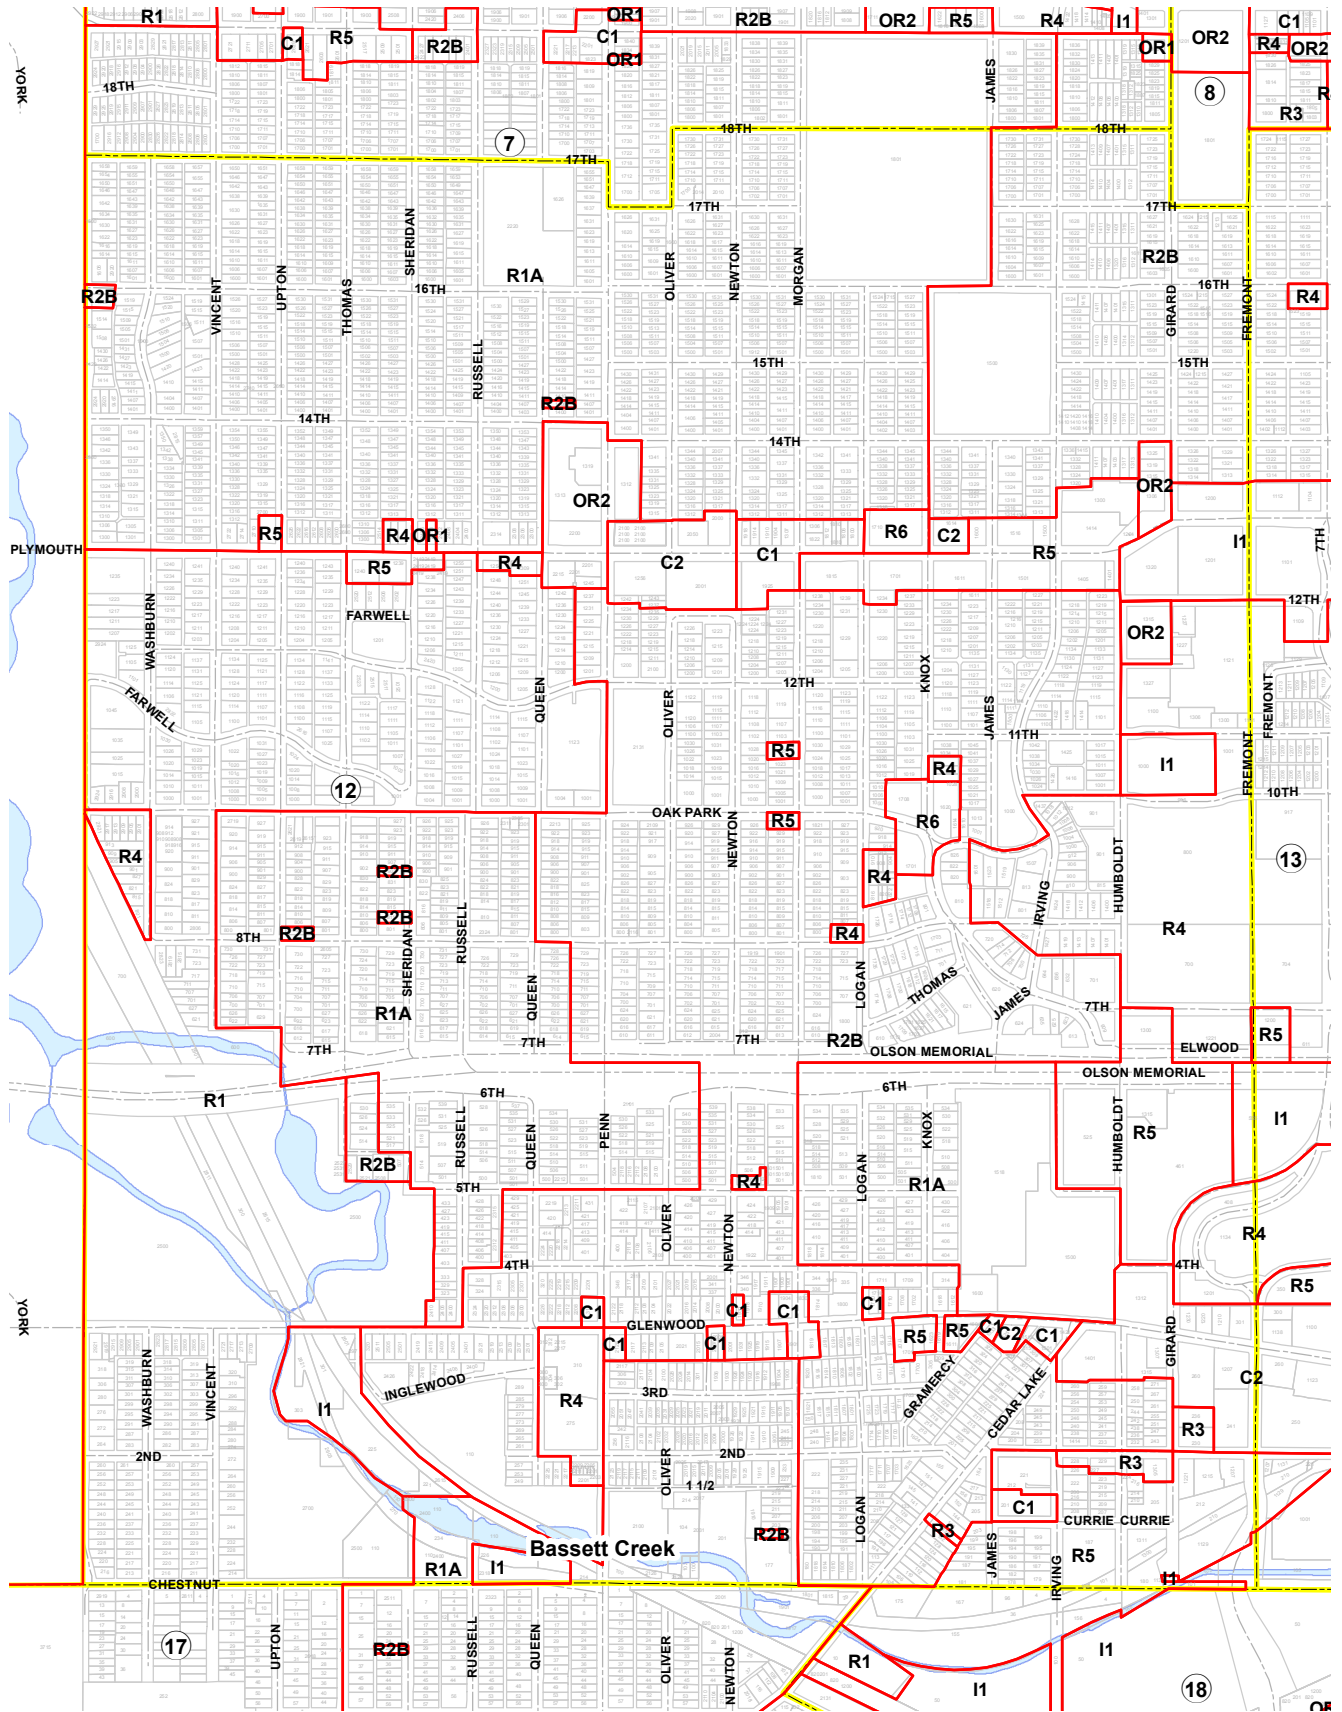

PRIMARY ZONING DISTRICTS

RESIDENCE DISTRICTS

- LOW DENSITY
 - R1
 - R1A
 - R2
 - R2B
- MEDIUM DENSITY DISTRICTS
 - R3
 - R4
- HIGH DENSITY DISTRICTS
 - R5
 - R6

OFFICE RESIDENCE DISTRICTS

- OR1
- OR2
- OR3

DOWNTOWN DISTRICTS

- B4
- B4C
- B4S

COMMERCIAL DISTRICTS

- C1
- C2
- C3
- C4
- C5

INDUSTRIAL DISTRICTS

- I1
- I2
- I3

12 PLATE NUMBER

Last Amended : August 3, 2018

Primary Zoning Plate Boundaries

MINNEAPOLIS ZONING PLATE 12